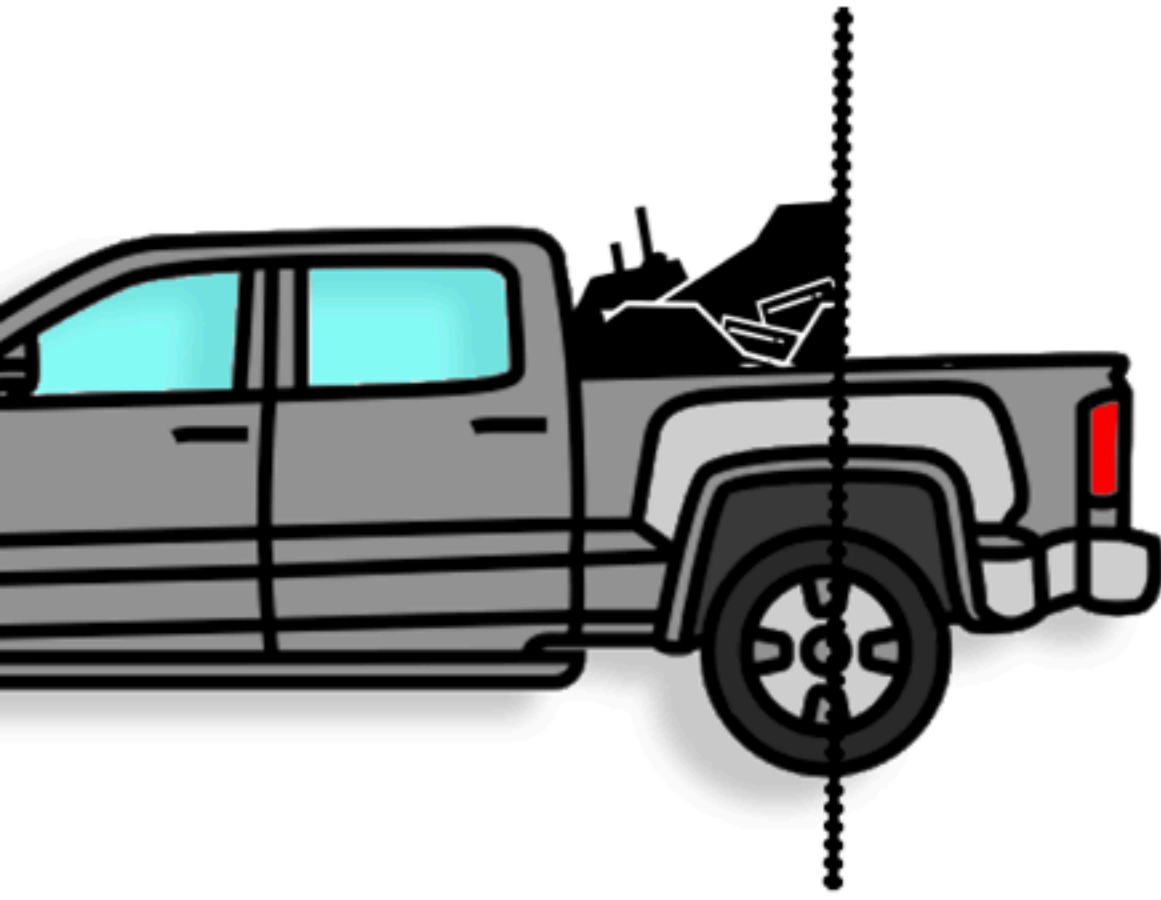

Pricing Menu

Single Mattress Price: **\$99** to pick up curbside or in driveway.

Or you can drop it off at our location for **FREE!** (Mon-Fri 10am-3pm)

We recycle all mattresses and box springs we collect.